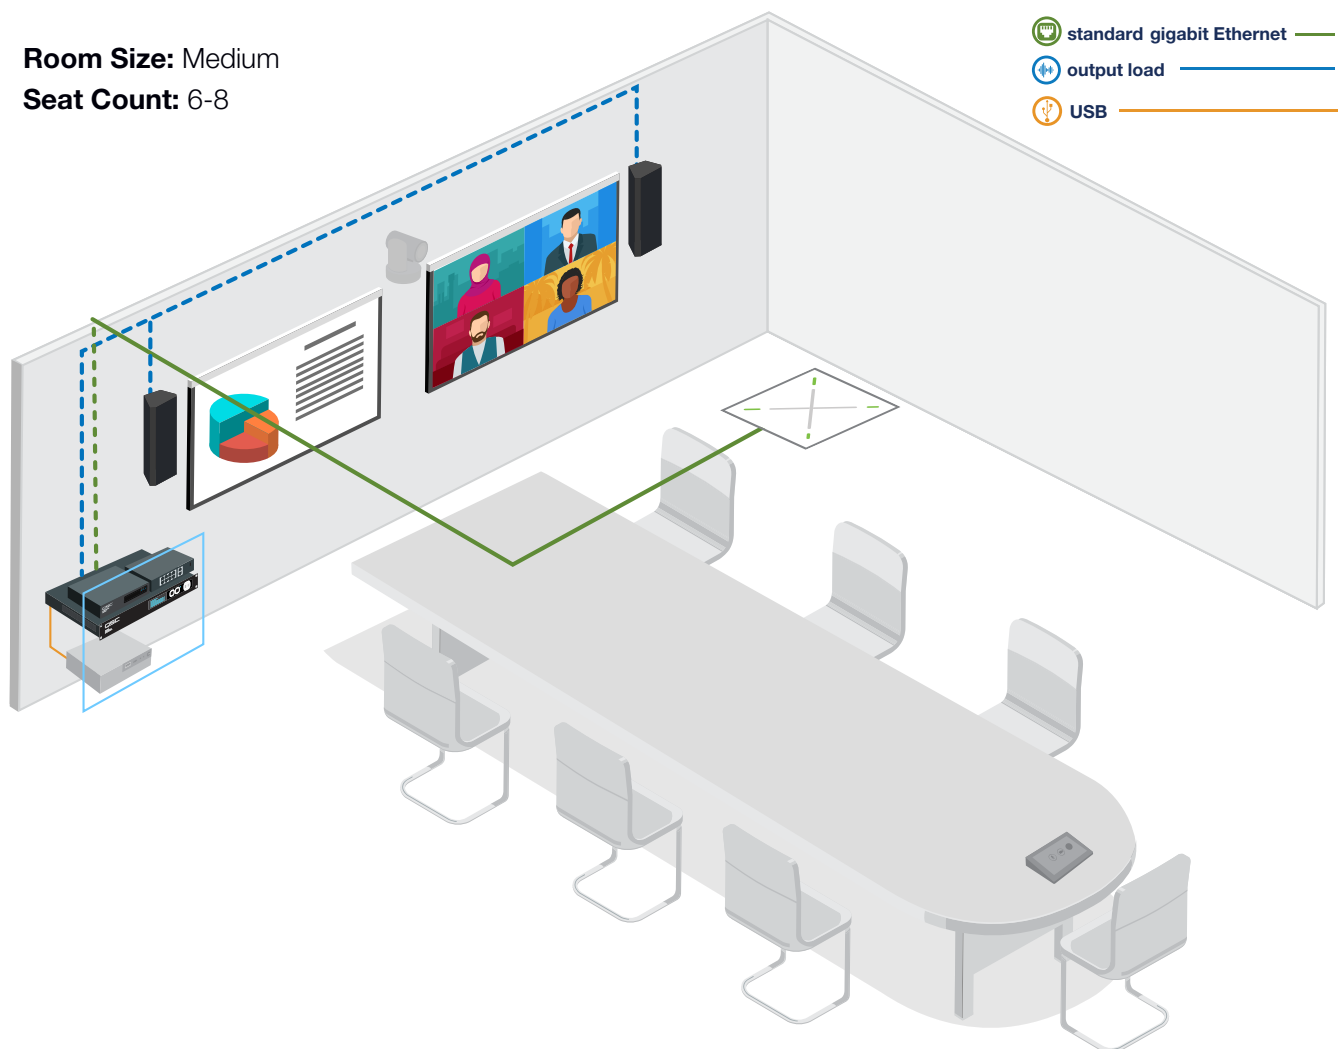

QSC + Microsoft Teams

solutions overview guide

Medium Room Audio Accessory: Directional Audio

Scale the Microsoft Teams Room experience to rooms of all sizes and types to provide a consistent user experience for every participant in the room. The medium meeting room audio bundle helps overcome the challenges of some specialty rooms by providing the right infrastructure (Q-SYS) and the right peripherals (Q-SYS network switch, QSC amplifier and loudspeakers, along with the Sennheiser TeamConnect Ceiling 2 microphone.)

Room Size: Medium

Seat Count: 6-8

- Surface column-mount loudspeakers offer directional audio for a more natural videoconferencing experience when mounted beside a display
- Certified audio settings for Microsoft Teams Rooms deliver a premium Teams experience in any room.
- Advanced AEC (acoustic echo cancellation) delivers echo free far-end audio even in the most challenging rooms
- Adjustable noise reduction allows the far end to receive clear audio while minimizing distracting sounds (HVAC, keyboard typing, etc)
- Sennheiser TeamConnect Ceiling 2 auto dynamic beamforming technology enables flexible room configurations and captures speech from anywhere in the room