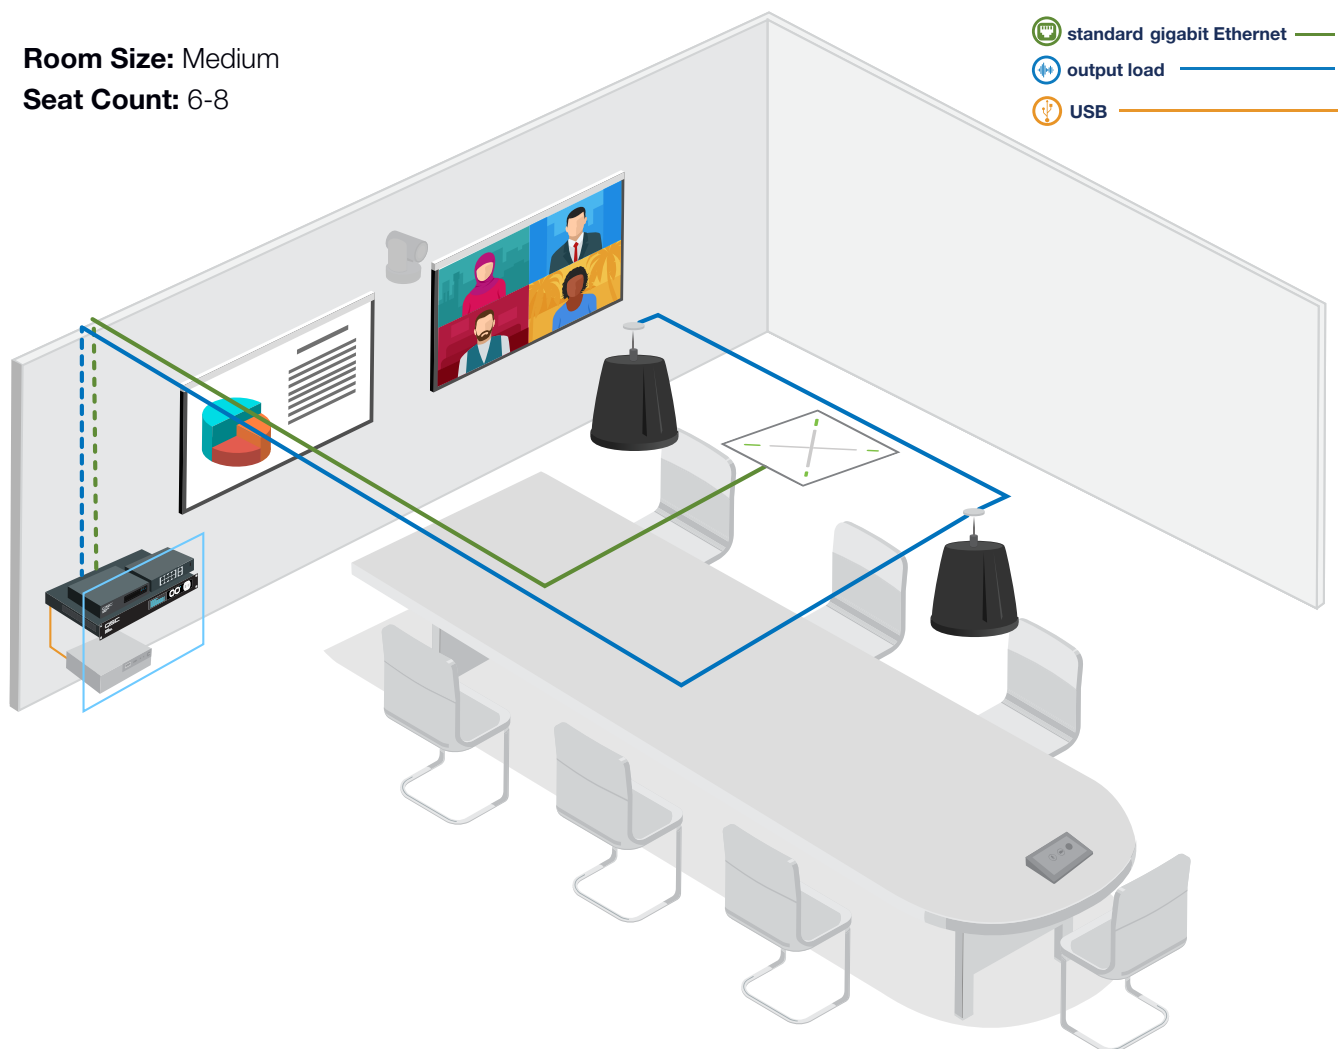

### Medium Room Audio Accessory: Pendant Loudspeakers

Scale the Microsoft Teams Room experience to rooms of all sizes and types to provide a consistent user experience for every participant in the room. The medium meeting room audio bundle helps overcome the challenges of some specialty rooms by providing the right infrastructure (Q-SYS) and the right peripherals (Q-SYS network switch, QSC amplifier and loudspeakers, along with the Sennheiser TeamConnect Ceiling 2 microphone.)

**Room Size:** Medium

**Seat Count:** 6-8

- Pendant loudspeakers are rooms with open architecture ceilings
- Certified audio settings for Microsoft Teams Rooms deliver a premium Teams experience in any room.
- Advanced AEC (acoustic echo cancellation) delivers echo free far-end audio even in the most challenging rooms
- Adjustable noise reduction allows the far end to receive clear audio while minimizing distracting sounds (HVAC, keyboard typing, etc)
- Sennheiser TeamConnect Ceiling 2 auto dynamic beamforming technology enables flexible room configurations and captures speech from anywhere in the room