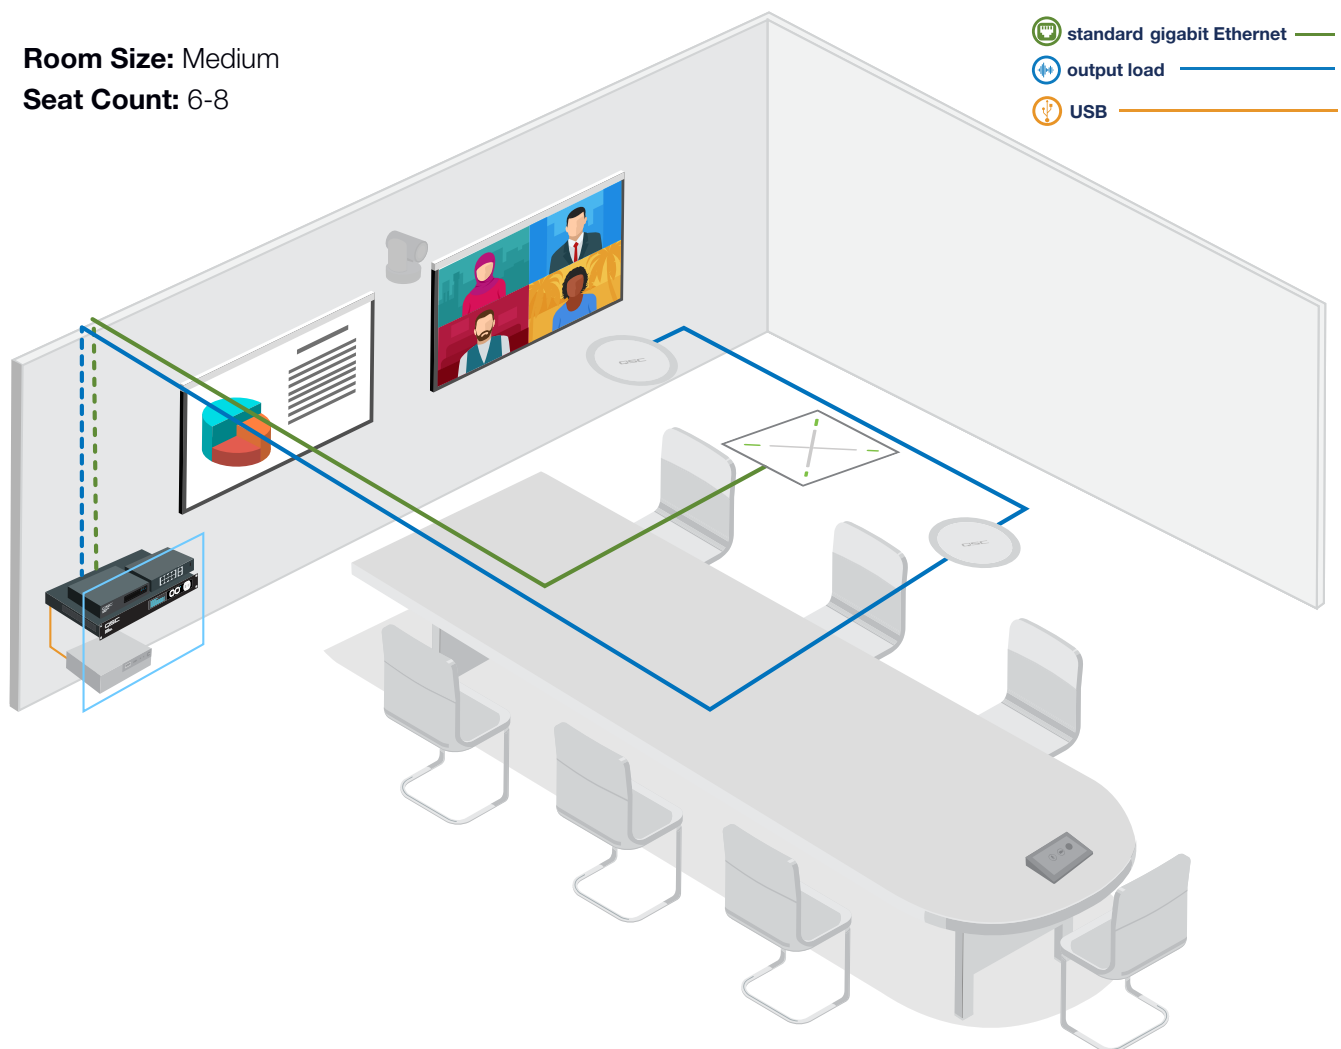

QSC + Microsoft Teams

solutions overview guide

Medium Room Audio Accessory: In-Ceiling Loudspeakers

Scale the Microsoft Teams Room experience to rooms of all sizes and types to provide a consistent user experience for every participant in the room. The medium meeting room audio bundle helps overcome the challenges of some specialty rooms by providing the right infrastructure (Q-SYS) and the right peripherals (Q-SYS network switch, QSC amplifier and loudspeakers, along with the Sennheiser TeamConnect Ceiling 2 microphone.)

Room Size: Medium

Seat Count: 6-8

- In-ceiling loudspeakers are ideal for flush mount ceilings with standard framing.
- Certified audio settings for Microsoft Teams Rooms deliver a premium Teams experience in any room.
- Advanced AEC (acoustic echo cancellation) delivers echo free far-end audio even in the most challenging rooms
- Adjustable noise reduction allows the far end to receive clear audio while minimizing distracting sounds (HVAC, keyboard typing, etc)
- Sennheiser TeamConnect Ceiling 2 auto dynamic beamforming technology enables flexible room configurations and captures speech from anywhere in the room