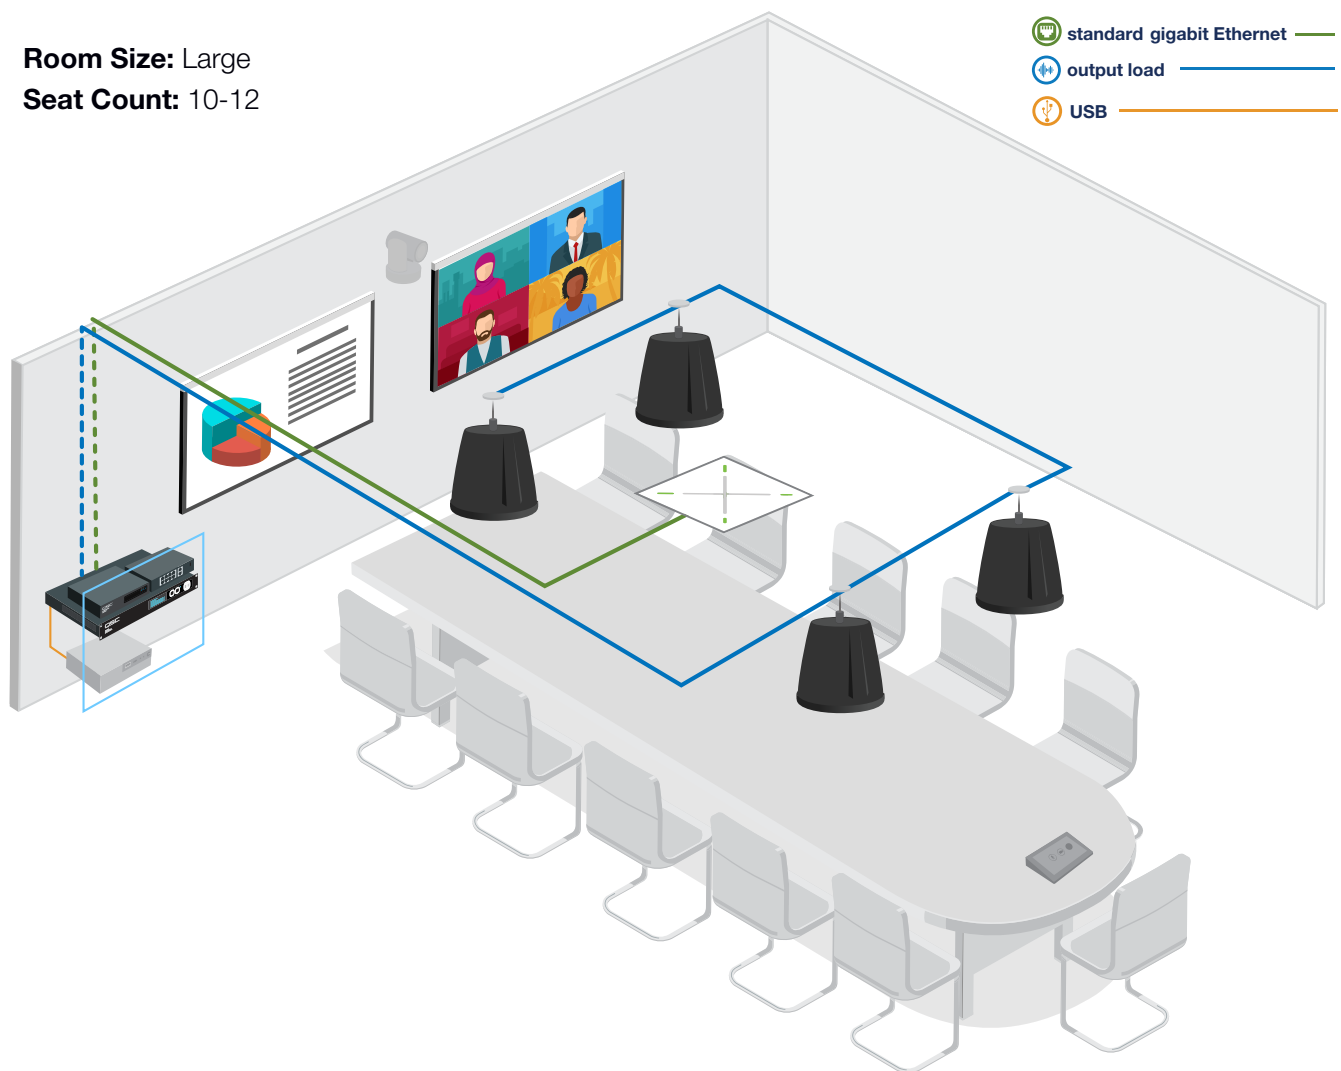

### Large Room Audio Accessory: Pendant Loudspeakers

Scale the Microsoft Teams Room experience to rooms of all sizes and types to provide a consistent user experience for every participant in the room. The large meeting room audio bundle helps overcome the challenges of some specialty rooms by providing the right infrastructure (Q-SYS) and the right peripherals (Q-SYS network switch, QSC amplifier and loudspeakers, along with the Sennheiser TeamConnect Ceiling 2 microphone.)

**Room Size:** Large

**Seat Count:** 10-12

- Pendant loudspeakers are rooms with open architecture ceilings
- Certified audio settings for Microsoft Teams Rooms deliver a premium Teams experience in any room.
- Advanced AEC (acoustic echo cancellation) delivers echo free far-end audio even in the most challenging rooms
- Adjustable noise reduction allows the far end to receive clear audio while minimizing distracting sounds (HVAC, keyboard typing, etc)
- Sennheiser TeamConnect Ceiling 2 auto dynamic beamforming technology enables flexible room configurations and captures speech from anywhere in the room