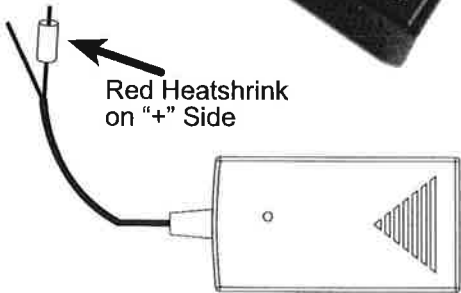

UPC-28C

2 ea. 167039

172003
USA 110V

172005
Europe 220V

172093
Australia 220V

AC Line Cords (one only)

ISC-1

THIS FACILITY EQUIPPED WITH

ASSISTIVE LISTENING SYSTEMS

FROM

Precision Sound • Light • Color

184044

UPC-28

UPC-28 Two Audio Channel Infrared Transmitter & Accessories
UPC-28C Two Audio Channels plus Closed Captioning Infrared Transmitter & Accessories