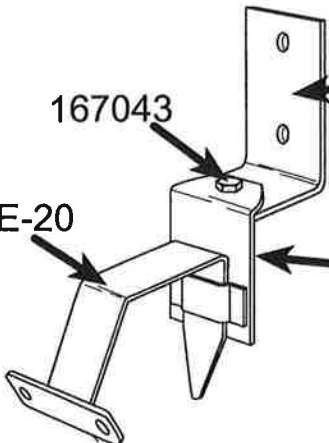

167043

182085.1

IRBE-20

182084.1