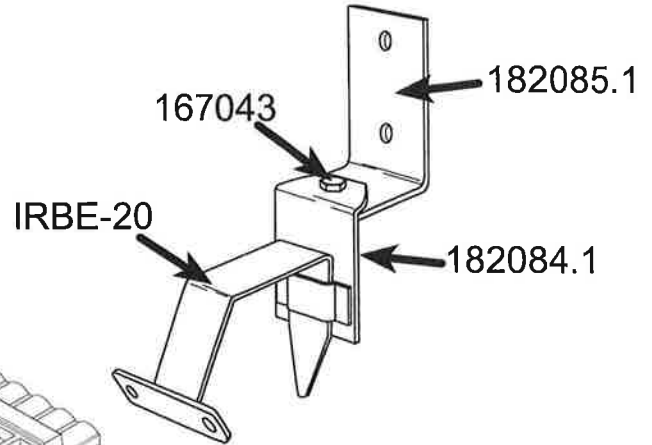

UPC-28C

2 ea. 167039

172003
USA 110V

172005
Europe 220V

172093
Australia 220V

AC Line Cords (one only)

ISC-1

THIS FACILITY EQUIPPED WITH