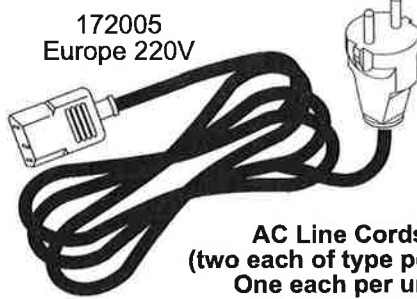

2 ea. 167039.1

164016
Plugs in rear of
IRC-28

172067

164016

Red Heatshrink
on "+" Side

Red Heatshrink
on "+" Side

IRP-20
151032

IRP-20
151032

6 ea. 167039

172003
USA 110V

172005
Europe 220V

172093
Australia 220V

AC Line Cords
(two each of type per set)
One each per unit

IRBC-28

167043

182085.1