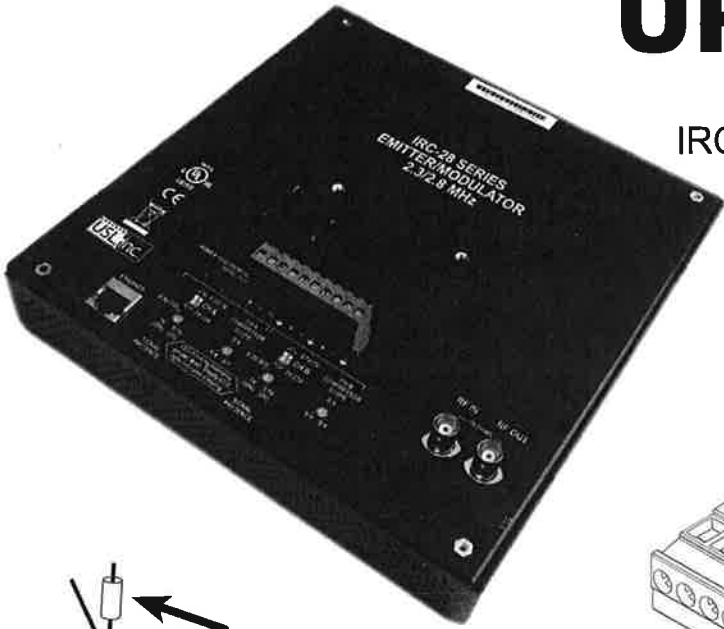

UPC-28C

2 ea. 167039

172003
USA 110V

172005
Europe 220V

172093
Australia 220V

AC Line Cords (one only)

ISC-1

THIS FACILITY EQUIPPED WITH

ASSISTIVE LISTENING SYSTEMS

FROM

Precision Sound • Light • Color

184044

UPC-28

UPC-28 Two Audio Channel Infrared Transmitter & Accessories
UPC-28C Two Audio Channels plus Closed Captioning Infrared Transmitter & Accessories