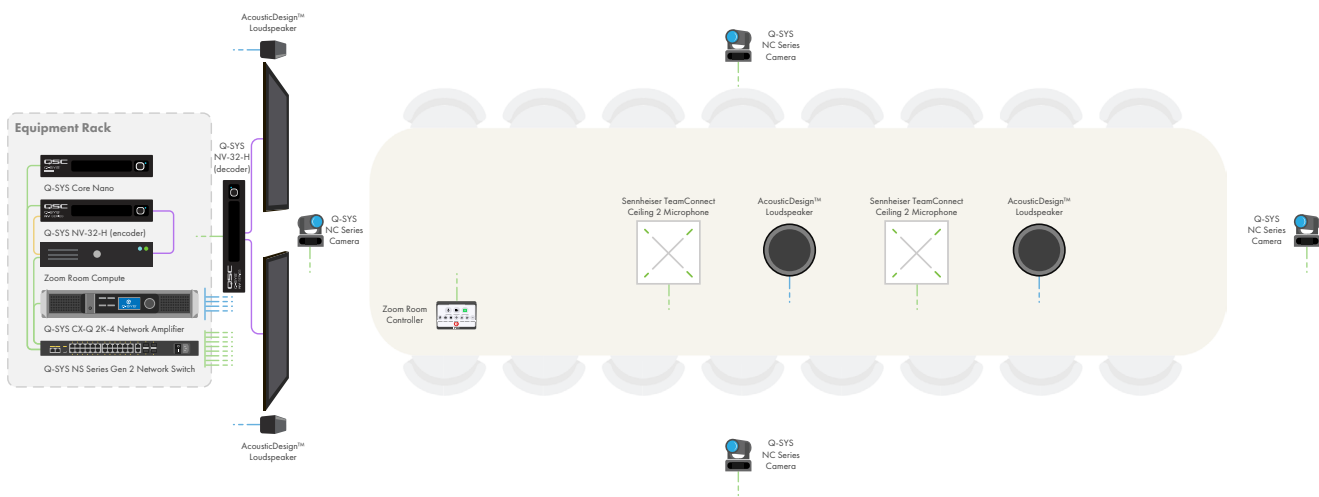

## Meeting Room Solution: Boardroom

Transform your high-impact boardrooms into exceptional Zoom Rooms environments using Q-SYS. Our diverse range of devices is designed to cater to your room's specific requirements, offering various loudspeaker options for in-ceiling, open ceiling, and directional audio needs. Beyond advanced audio processing, the Q-SYS Core Processor empowers you with multi-camera switching, automation, and comprehensive room control features.

- The Q-SYS Core Nano Processor is the hub of the system. It connects to the Zoom Rooms Compute with a single driverless USB connection for audio and video.
- The Zoom Rooms sample design offers audio settings optimized for Zoom Rooms, featuring advanced configurable acoustic echo cancellation (AEC) and noise reduction. These enhancements guarantee echo-free audio, even in the most acoustically challenging spaces.
- Q-SYS NC-12x80 and NC-20x60, network PTZ cameras, use the power of the network allowing you to use as many Q-SYS network conference cameras in the space providing multiple points of view to frame the right shot.
- AcousticDesign™ Series AD-C6T ceiling loudspeakers are ideal for overhead loudspeaker placement for in-ceiling and open ceiling applications respectively.
- AcousticDesign™ Series AD-S802T surface column-mount loudspeakers offer directional audio for a more natural videoconferencing experience when mounted beside a display.
- Q-SYS NV Series video endpoint allows multi-stream video encoding or decoding for network-based HDMI video distribution.
- Sennheiser TeamConnect Ceiling 2 auto dynamic beamforming technology enables flexible room configurations and captures speech from anywhere in the room.