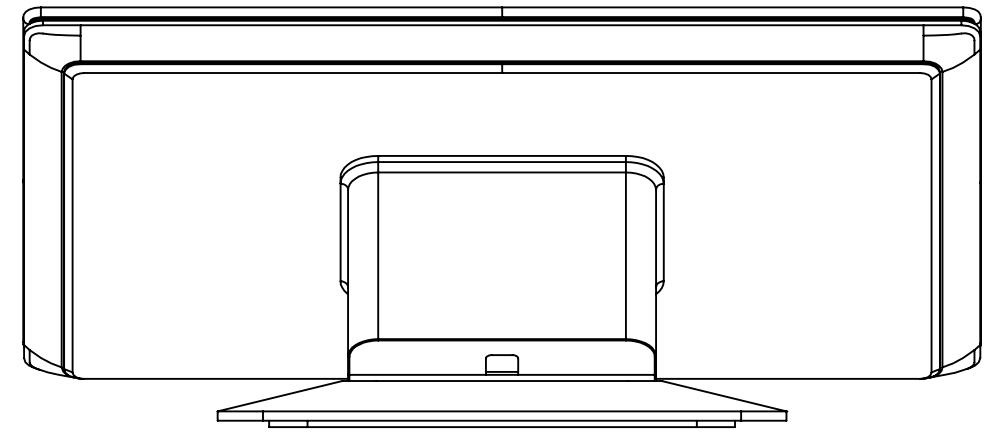

TOP VIEW

ISOMETRIC VIEW

STAND WITH 10" TOUCHSCREEN CONTROLLER INSTALLED

SIZE	DWG. NO.	REV
B	FG-901525-2D	A
SCALE: 1:2	CAD FILE: FG-901525-2D	SHEET: 3 OF 3