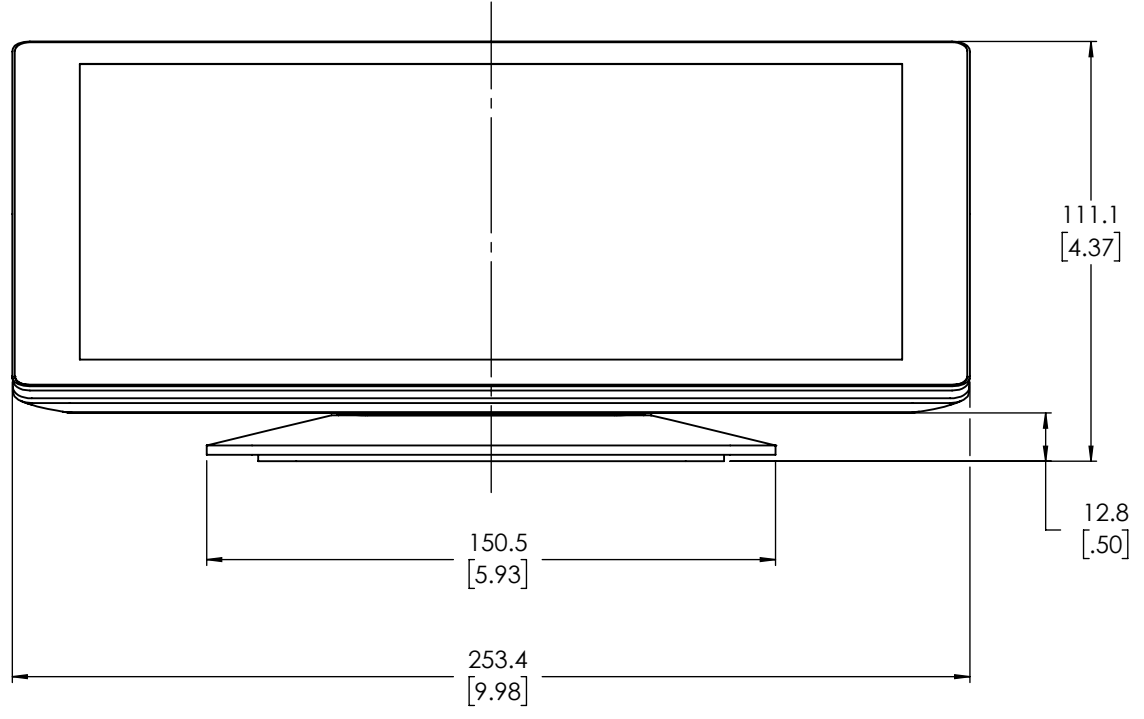

TOP VIEW

ISOMETRIC VIEW

STAND WITH 10" TOUCHSCREEN CONTROLLER INSTALLED

SIZE	DWG. NO.	REV
B	FG-901525-2D	A
SCALE: 1:2	CAD FILE: FG-901525-2D	SHEET: 3 OF 3