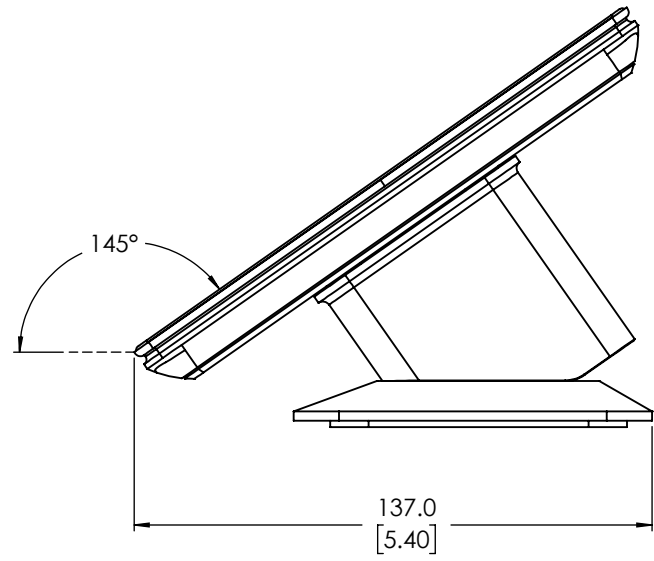

TOP VIEW

ISOMETRIC VIEW

STAND WITH 10" TOUCHSCREEN CONTROLLER INSTALLED

SIZE	DWG. NO.	REV
B	FG-901525-2D	A
SCALE: 1:2	CAD FILE: FG-901525-2D	SHEET: 3 OF 3